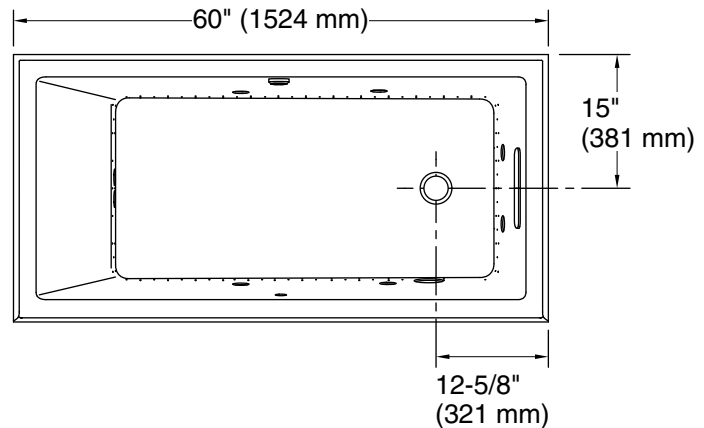

Underscore® Rectangle

60" x 30" Heated BubbleMassage™ air bath w/ whirlpool
K-1167-XHGHR

No change in measurements if connected with drain illustrated. (K-7271)

Integral Flange Detail

Blower Motor Access
30" (762 mm) W x 15" (381 mm) H Min

Blower:	120 V, 15 A, 60 Hz
Air bath, Pump:	120 V, 15 A, 60 Hz
Heater:	120 V, 15 A, 60 Hz

Technical Information

All product dimensions are nominal.

Installation:	Three-wall alcove
Drain location:	Right
Basin area, bottom:	42-7/16" x 20" (1078 mm x 508 mm)
Basin area, top:	54-5/16" x 24-1/4" (1380 mm x 616 mm)
Weight:	152 lbs (68.9 kg)
Minimum floor load:	53.9 lbs/ft ² (263.2 kg/m ²)
Water depth:	15-1/8" (384 mm)
Water capacity:	59.8 gal (226.4 L)
Electrical component rating:	Blower: 120 V, 10 A, 60 Hz Air bath: 120 V, 5 A, 60 Hz Pump: 120 V, 7 A, 60 Hz Heater: 120 V, 12 A, 60 Hz