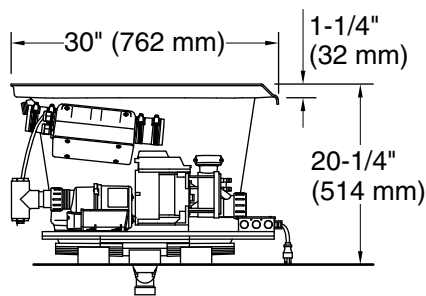

Underscore® Rectangle

60" x 30" Heated BubbleMassage™ air bath w/ whirlpool
K-1167-XHGHR

No change in measurements if connected with drain illustrated. (K-7271)

Integral Flange Detail

Blower Motor Access
30" (762 mm) W x 15" (381 mm) H Min

Blower:	120 V, 15 A, 60 Hz
Air bath, Pump:	120 V, 15 A, 60 Hz
Heater:	120 V, 15 A, 60 Hz

Technical Information

All product dimensions are nominal.

Installation:	Three-wall alcove
Drain location:	Right
Basin area, bottom:	42-7/16" x 20" (1078 mm x 508 mm)
Basin area, top:	54-5/16" x 24-1/4" (1380 mm x 616 mm)
Weight:	152 lbs (68.9 kg)
Minimum floor load:	53.9 lbs/ft ² (263.2 kg/m ²)
Water depth:	15-1/8" (384 mm)
Water capacity:	59.8 gal (226.4 L)
Electrical component rating:	Blower: 120 V, 10 A, 60 Hz Air bath: 120 V, 5 A, 60 Hz Pump: 120 V, 7 A, 60 Hz Heater: 120 V, 12 A, 60 Hz