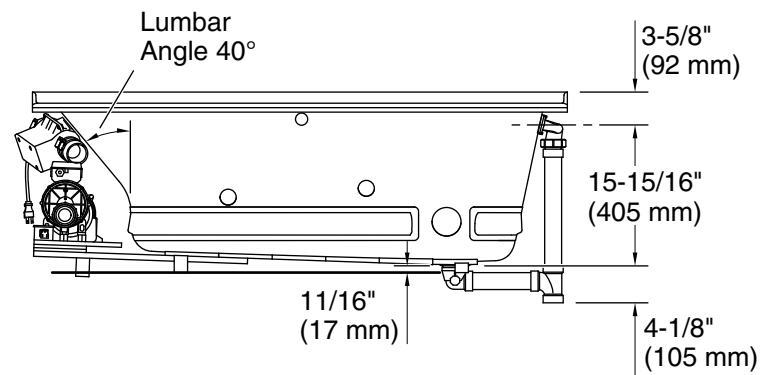

Required Electrical Service

Three dedicated circuits required, protected with Class A Ground-Fault Circuit-Interrupter (GFCI). Outside North America, this device may be known as a Residual Current Device (RCD).

Blower:	120 V, 15 A, 60 Hz
Air bath, Pump:	120 V, 15 A, 60 Hz
Heater:	120 V, 15 A, 60 Hz

Technical Information

All product dimensions are nominal.

Installation:	Three-wall alcove
Drain location:	Right
Basin area, bottom:	42-7/16" x 20" (1078 mm x 508 mm)
Basin area, top:	54-5/16" x 24-1/4" (1380 mm x 616 mm)
Weight:	152 lbs (68.9 kg)
Minimum floor load:	53.9 lbs/ft² (263.2 kg/m²)
Water depth:	15-1/8" (384 mm)
Water capacity:	59.8 gal (226.4 L)
Electrical component rating:	Blower: 120 V, 10 A, 60 Hz Air bath: 120 V, 5 A, 60 Hz Pump: 120 V, 7 A, 60 Hz Heater: 120 V, 12 A, 60 Hz

Notes

Measure your actual product for rough-in details.

Install this product according to the installation instructions.

The hot water supply should be 70% of the capacity of the bath or greater. Installations will vary.