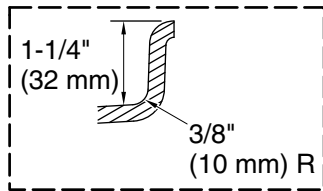

Underscore® Rectangle

60" x 30" Heated BubbleMassage™ air bath w/ whirlpool
K-1167-XHGHR

No change in measurements if connected with drain illustrated. (K-7271)

Integral Flange Detail

Blower Motor Access
30" (762 mm) W x 15" (381 mm) H Min

Blower:	120 V, 15 A, 60 Hz
Air bath, Pump:	120 V, 15 A, 60 Hz
Heater:	120 V, 15 A, 60 Hz

Technical Information

All product dimensions are nominal.

Installation:	Three-wall alcove
Drain location:	Right
Basin area, bottom:	42-7/16" x 20" (1078 mm x 508 mm)
Basin area, top:	54-5/16" x 24-1/4" (1380 mm x 616 mm)
Weight:	152 lbs (68.9 kg)
Minimum floor load:	53.9 lbs/ft ² (263.2 kg/m ²)
Water depth:	15-1/8" (384 mm)
Water capacity:	59.8 gal (226.4 L)
Electrical component rating:	Blower: 120 V, 10 A, 60 Hz Air bath: 120 V, 5 A, 60 Hz Pump: 120 V, 7 A, 60 Hz Heater: 120 V, 12 A, 60 Hz